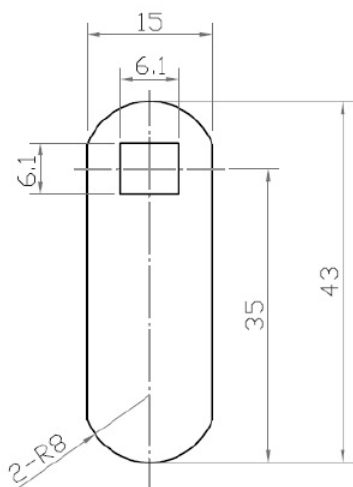

# PRODUCT SHEET

**Description:**

Cam No. 18 F/Combi Locks, Straight 35mm C/E, Hole: 6 x 6mm, Fits for Locks M237/238/266/268/300/316/3001 & 3002

**Item number:**

14.04.258-0

Units	Box	Carton	HS Code	Barcode
Pcs.	500	3000	8301600090	 5704866040860

t=2mm

18